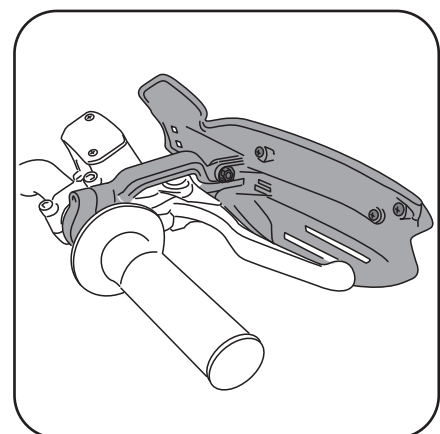

1. Cover option one

Cover opzione uno

2. Cover option two

Cover opzione due

3. Assembly

Assemblaggio

4. Bracket option one

Braccialeto opzione uno

5. Bracket option one

Braccialeto opzione uno

WARNING! Follow mounting instruction exactly. Ensure that the mounting is secure before riding.

These hand guards will not prevent injury in the event of a crash. They are designed to protect the hands from cold weather and impact with small branches you might hit and flying debris. Be sure that you follow the instruction for installing the hand guards. Do not ride with a broken tie wrap. Check to be sure the throttle and other controls are free every time you ride. Failure to heed instruction and this warning could lead to interference with the controls, loss of control of the motorcycle, and an accident.