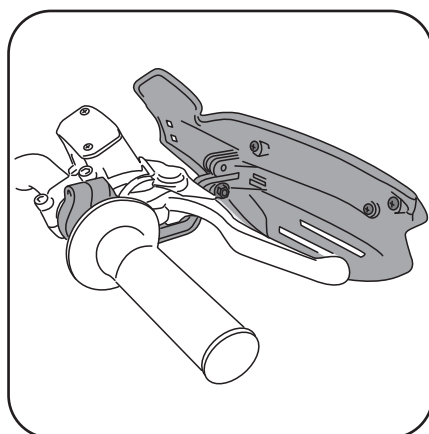

1. Cover option one

Cover opzione uno

2. Cover option two

Cover opzione due

3. Assembly

Assemblaggio

4. Bracket option one

Braccialeto opzione uno

5. Bracket option one

Braccialeto opzione uno

WARNING! Follow mounting instruction exactly. Ensure that the mounting is secure before riding.

These hand guards will not prevent injury in the event of a crash. They are designed to protect the hands from cold weather and impact with small branches you might hit and flying debris. Be sure that you follow the instruction for installing the hand guards. Do not ride with a broken tie wrap. Check to be sure the throttle and other controls are free every time you ride. Failure to heed instruction and this warning could lead to interference with the controls, loss of control of the motorcycle, and an accident.