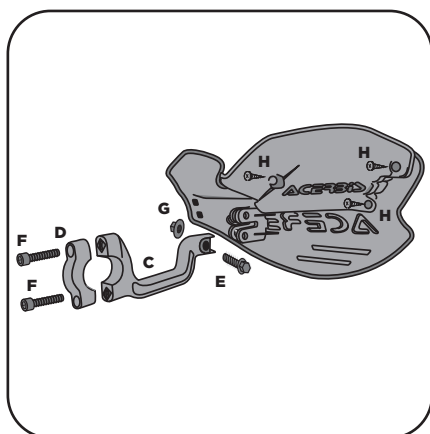

1. Cover option one

Cover opzione uno

2. Cover option two

Cover opzione due

3. Assembly

Assemblaggio

4. Bracket option one

Braccialeto opzione uno

5. Bracket option one

Braccialeto opzione uno

WARNING! Follow mounting instruction exactly. Ensure that the mounting is secure before riding.

These hand guards will not prevent injury in the event of a crash. They are designed to protect the hands from cold weather and impact with small branches you might hit and flying debris. Be sure that you follow the instruction for installing the hand guards. Do not ride with a broken tie wrap. Check to be sure the throttle and other controls are free every time you ride. Failure to heed instruction and this warning could lead to interference with the controls, loss of control of the motorcycle, and an accident.