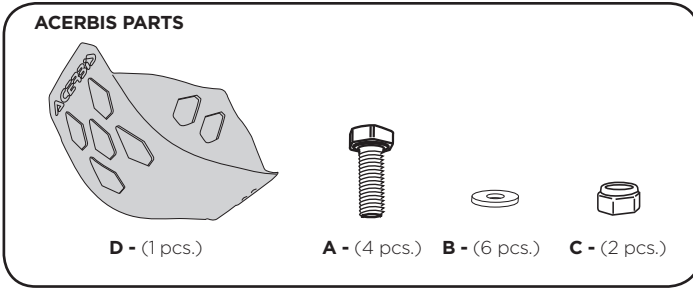

COD. 5000001570 REV1

WARNING!

Use at your own risk. Check the security of your device before you ride. Be sure that you follow the instructions installing the Acerbis products. Do not ride if there is missing or damaged hardware. If this is the case, take the item immediately back to your dealer. Make sure the throttle and other controls are free every time you ride. Lack of attention to instruction and warning could lead to interference with the controls, loss of control, and an accidents. Acerbis recommends that installation must be done by a licensed mechanic and that only Acerbis original parts are used during fitting. Acerbis makes no guarantees or representations, express or implied, regarding the fitness of its products for any particular purpose. Acerbis makes no guarantees or representations, express or implied, regarding the extent to which its product protect individuals or property from injury or death or damage.