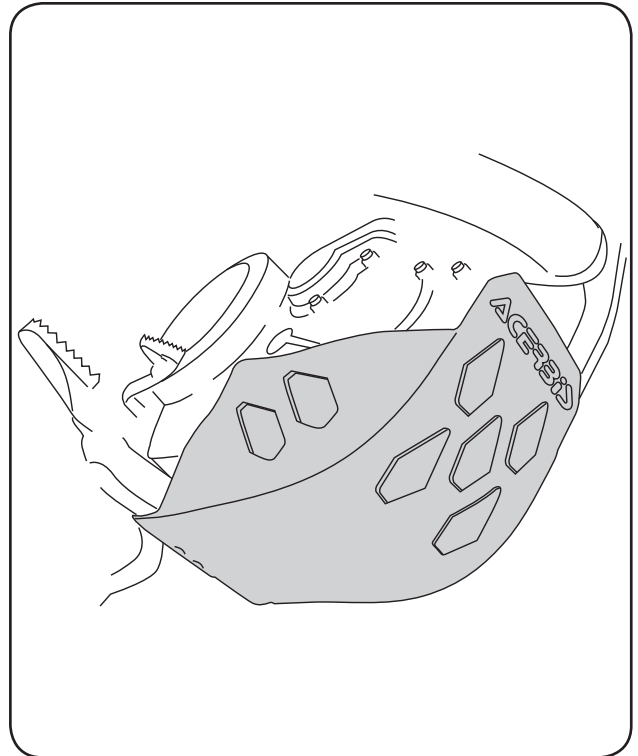

COD. 5000001570 REV1

WARNING!

Use at your own risk. Check the security of your device before you ride. Be sure that you follow the instructions installing the Acerbis products. Do not ride if there is missing or damaged hardware. If this is the case, take the item immediately back to your dealer. Make sure the throttle and other controls are free every time you ride. Lack of attention to instruction and warning could lead to interference with the controls, loss of control, and an accidents. Acerbis recommends that installation must be done by a licensed mechanic and that only Acerbis original parts are used during fitting. Acerbis makes no guarantees or representations, express or implied, regarding the fitness of its products for any particular purpose. Acerbis makes no guarantees or representations, express or implied, regarding the extent to which its product protect individuals or property from injury or death or damage.