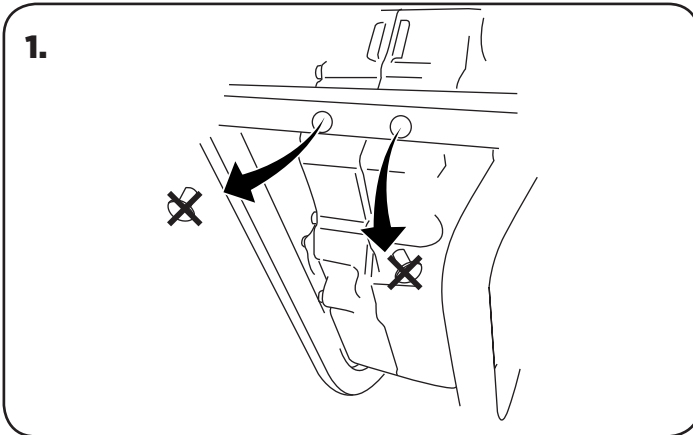

COD. 5000001570 REV1

WARNING!

Use at your own risk. Check the security of your device before you ride. Be sure that you follow the instructions installing the Acerbis products. Do not ride if there is missing or damaged hardware. If this is the case, take the item immediately back to your dealer. Make sure the throttle and other controls are free every time you ride. Lack of attention to instruction and warning could lead to interference with the controls, loss of control, and an accidents. Acerbis recommends that installation must be done by a licensed mechanic and that only Acerbis original parts are used during fitting. Acerbis makes no guarantees or representations, express or implied, regarding the fitness of its products for any particular purpose. Acerbis makes no guarantees or representations, express or implied, regarding the extent to which its product protect individuals or property from injury or death or damage.