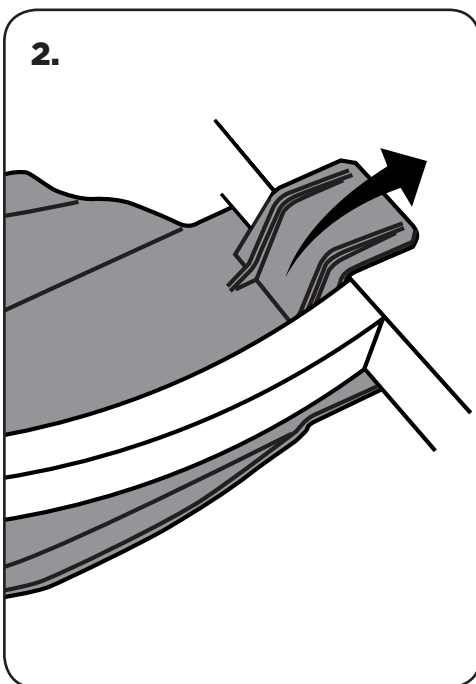

COD. 500002288 REV1

WARNING!

Use at your own risk. Check the security of your device before you ride. Be sure that you follow the instructions installing the Acerbis products. Do not ride if there is missing or damaged hardware. If this is the case, take the item immediately back to your dealer. Make sure the throttle and other controls are free every time you ride. Lack of attention to instruction and warning could lead to interference with the controls, loss of control, and an accidents. Acerbis recommends that installation must be done by a licensed mechanic and that only Acerbis original parts are used during fitting. Acerbis makes no guarantees or representations, express or implied, regarding the fitness of its products for any particular purpose. Acerbis makes no guarantees or representations, express or implied, regarding the extent to which its product protect individuals or property from injury or death or damage.