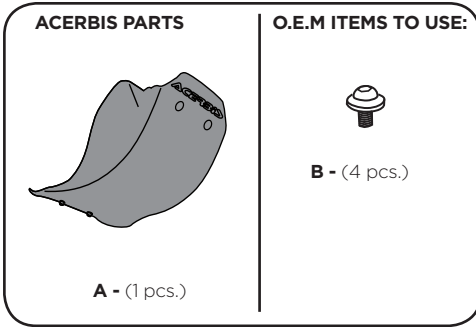

COD. 500002288 REV1

WARNING!

Use at your own risk. Check the security of your device before you ride. Be sure that you follow the instructions installing the Acerbis products. Do not ride if there is missing or damaged hardware. If this is the case, take the item immediately back to your dealer. Make sure the throttle and other controls are free every time you ride. Lack of attention to instruction and warning could lead to interference with the controls, loss of control, and an accidents. Acerbis recommends that installation must be done by a licensed mechanic and that only Acerbis original parts are used during fitting. Acerbis makes no guarantees or representations, express or implied, regarding the fitness of its products for any particular purpose. Acerbis makes no guarantees or representations, express or implied, regarding the extent to which its product protect individuals or property from injury or death or damage.