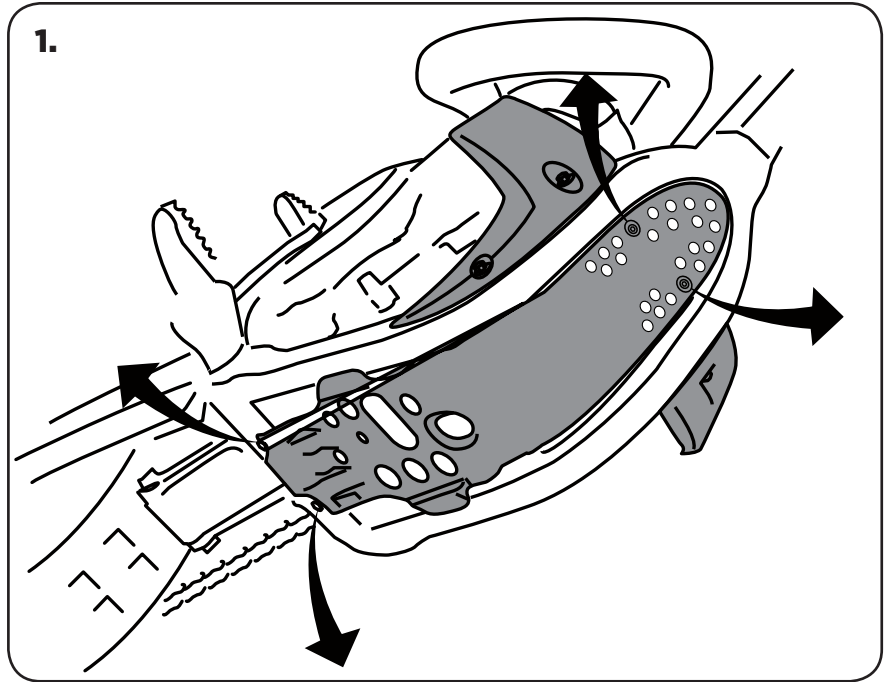

COD. 500002288 REV1

WARNING!

Use at your own risk. Check the security of your device before you ride. Be sure that you follow the instructions installing the Acerbis products. Do not ride if there is missing or damaged hardware. If this is the case, take the item immediately back to your dealer. Make sure the throttle and other controls are free every time you ride. Lack of attention to instruction and warning could lead to interference with the controls, loss of control, and an accidents. Acerbis recommends that installation must be done by a licensed mechanic and that only Acerbis original parts are used during fitting. Acerbis makes no guarantees or representations, express or implied, regarding the fitness of its products for any particular purpose. Acerbis makes no guarantees or representations, express or implied, regarding the extent to which its product protect individuals or property from injury or death or damage.