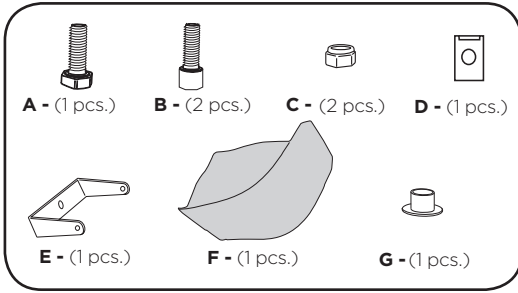

COD. 500002488 REV2

ACERBIS PARTS

WARNING!
 Use at your own risk. Check the security of your device before you ride. Be sure that you follow the instructions installing the Acerbis products. Do not ride if there is missing or damaged hardware. If this is the case, take the item immediately back to your dealer. Make sure the throttle and other controls are free every time you ride. Lack of attention to instruction and warning could lead to interference with the controls, loss of control, and an accidents. Acerbis recommends that installation must be done by a licensed mechanic and that only Acerbis original parts are used during fitting. Acerbis makes no guarantees or representations, express or implied, regarding the fitness of its products for any particular purpose. Acerbis makes no guarantees or representations, express or implied, regarding the extent to which its product protect individuals or property from injury or death or damage.