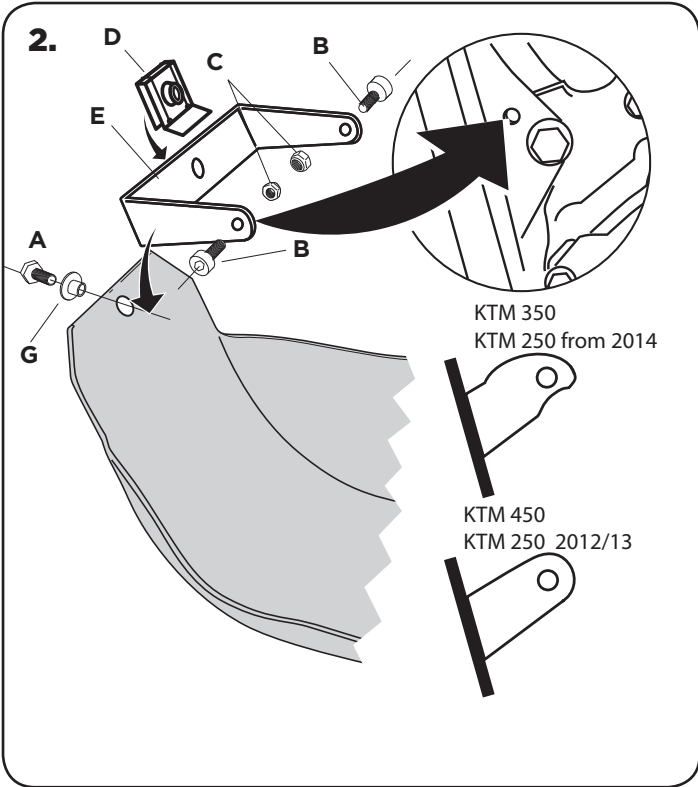

COD. 500002488 REV2

ACERBIS PARTS

WARNING!
 Use at your own risk. Check the security of your device before you ride. Be sure that you follow the instructions installing the Acerbis products. Do not ride if there is missing or damaged hardware. If this is the case, take the item immediately back to your dealer. Make sure the throttle and other controls are free every time you ride. Lack of attention to instruction and warning could lead to interference with the controls, loss of control, and an accidents. Acerbis recommends that installation must be done by a licensed mechanic and that only Acerbis original parts are used during fitting. Acerbis makes no guarantees or representations, express or implied, regarding the fitness of its products for any particular purpose. Acerbis makes no guarantees or representations, express or implied, regarding the extent to which its product protect individuals or property from injury or death or damage.