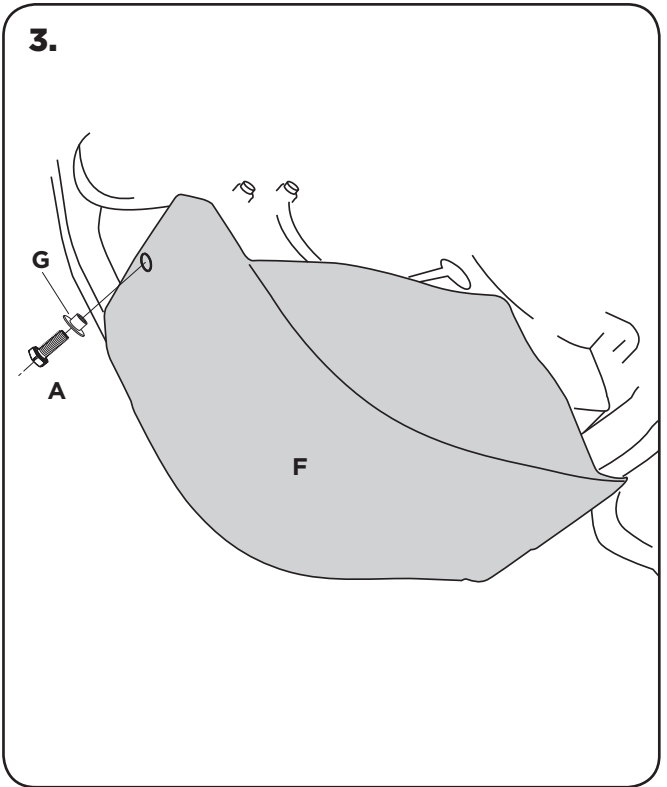

COD. 500002488 REV2

ACERBIS PARTS

WARNING!
 Use at your own risk. Check the security of your device before you ride. Be sure that you follow the instructions installing the Acerbis products. Do not ride if there is missing or damaged hardware. If this is the case, take the item immediately back to your dealer. Make sure the throttle and other controls are free every time you ride. Lack of attention to instruction and warning could lead to interference with the controls, loss of control, and an accidents. Acerbis recommends that installation must be done by a licensed mechanic and that only Acerbis original parts are used during fitting. Acerbis makes no guarantees or representations, express or implied, regarding the fitness of its products for any particular purpose. Acerbis makes no guarantees or representations, express or implied, regarding the extent to which its product protect individuals or property from injury or death or damage.