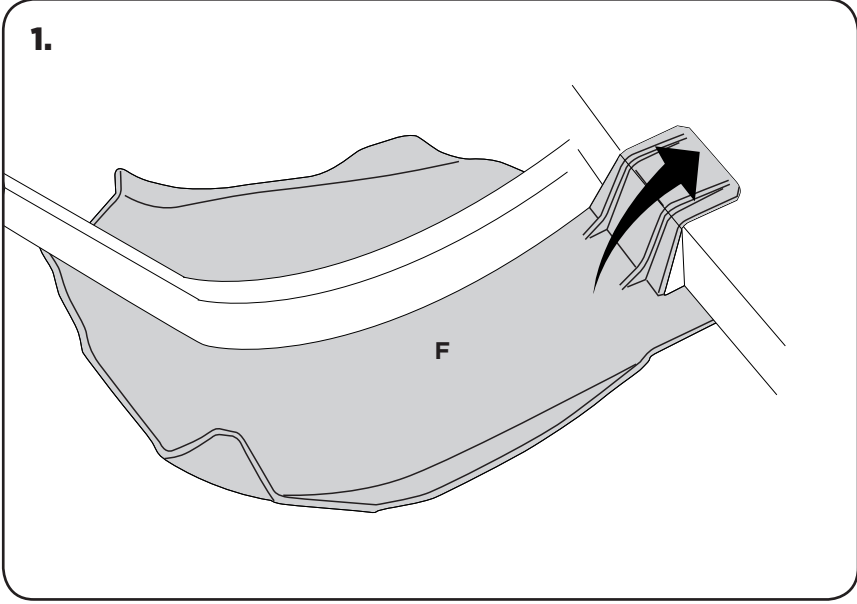

COD. 500002488 REV2

ACERBIS PARTS

WARNING!
 Use at your own risk. Check the security of your device before you ride. Be sure that you follow the instructions installing the Acerbis products. Do not ride if there is missing or damaged hardware. If this is the case, take the item immediately back to your dealer. Make sure the throttle and other controls are free every time you ride. Lack of attention to instruction and warning could lead to interference with the controls, loss of control, and an accidents. Acerbis recommends that installation must be done by a licensed mechanic and that only Acerbis original parts are used during fitting. Acerbis makes no guarantees or representations, express or implied, regarding the fitness of its products for any particular purpose. Acerbis makes no guarantees or representations, express or implied, regarding the extent to which its product protect individuals or property from injury or death or damage.