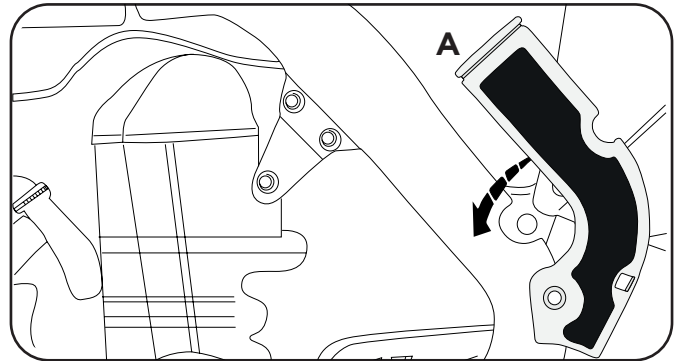

F - (1 pcs.)

G - (1 pcs.)

H - (1 pcs.)

I - (1 pcs.)

WARNING!

Use at your own risk. Check the security of your device before you ride. Be sure that you follow the instructions installing the Acerbis products. Do not ride if there is missing or damaged hardware. If this is the case, take the item immediately back to your dealer. Make sure the throttle and other controls are free every time you ride. Lack of attention to instruction and warning could lead to interference with the controls, loss of control, and an accidents. Acerbis recommends that installation must be done by a licensed mechanic and that only Acerbis original parts are used during fitting. Acerbis makes no guarantees or representations, express or implied, regarding the fitness of its products for any particular purpose. Acerbis makes no guarantees or representations, express or implied, regarding the extent to which its product protect individuals or property from injury or death or damage.