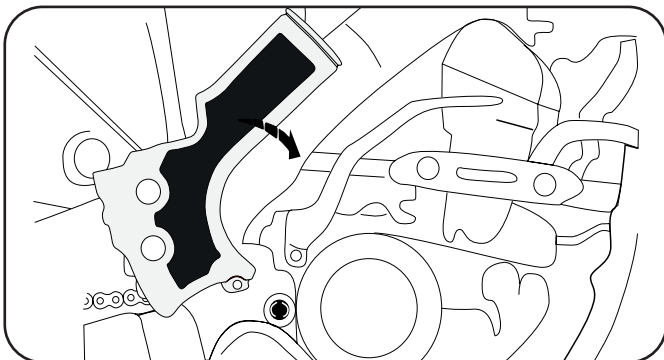

F - (1 pcs.)

G - (1 pcs.)

H - (1 pcs.)

I - (1 pcs.)

WARNING!

Use at your own risk. Check the security of your device before you ride. Be sure that you follow the instructions installing the Acerbis products. Do not ride if there is missing or damaged hardware. If this is the case, take the item immediately back to your dealer. Make sure the throttle and other controls are free every time you ride. Lack of attention to instruction and warning could lead to interference with the controls, loss of control, and an accidents. Acerbis recommends that installation must be done by a licensed mechanic and that only Acerbis original parts are used during fitting. Acerbis makes no guarantees or representations, express or implied, regarding the fitness of its products for any particular purpose. Acerbis makes no guarantees or representations, express or implied, regarding the extent to which its product protect individuals or property from injury or death or damage.