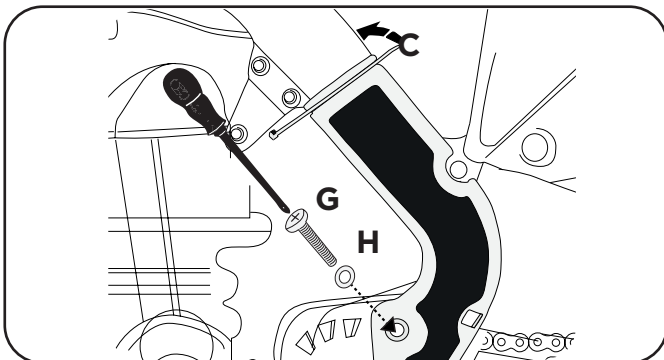

F - (1 pcs.)

G - (1 pcs.)

H - (1 pcs.)

I - (1 pcs.)

WARNING!

Use at your own risk. Check the security of your device before you ride. Be sure that you follow the instructions installing the Acerbis products. Do not ride if there is missing or damaged hardware. If this is the case, take the item immediately back to your dealer. Make sure the throttle and other controls are free every time you ride. Lack of attention to instruction and warning could lead to interference with the controls, loss of control, and an accidents. Acerbis recommends that installation must be done by a licensed mechanic and that only Acerbis original parts are used during fitting. Acerbis makes no guarantees or representations, express or implied, regarding the fitness of its products for any particular purpose. Acerbis makes no guarantees or representations, express or implied, regarding the extent to which its product protect individuals or property from injury or death or damage.